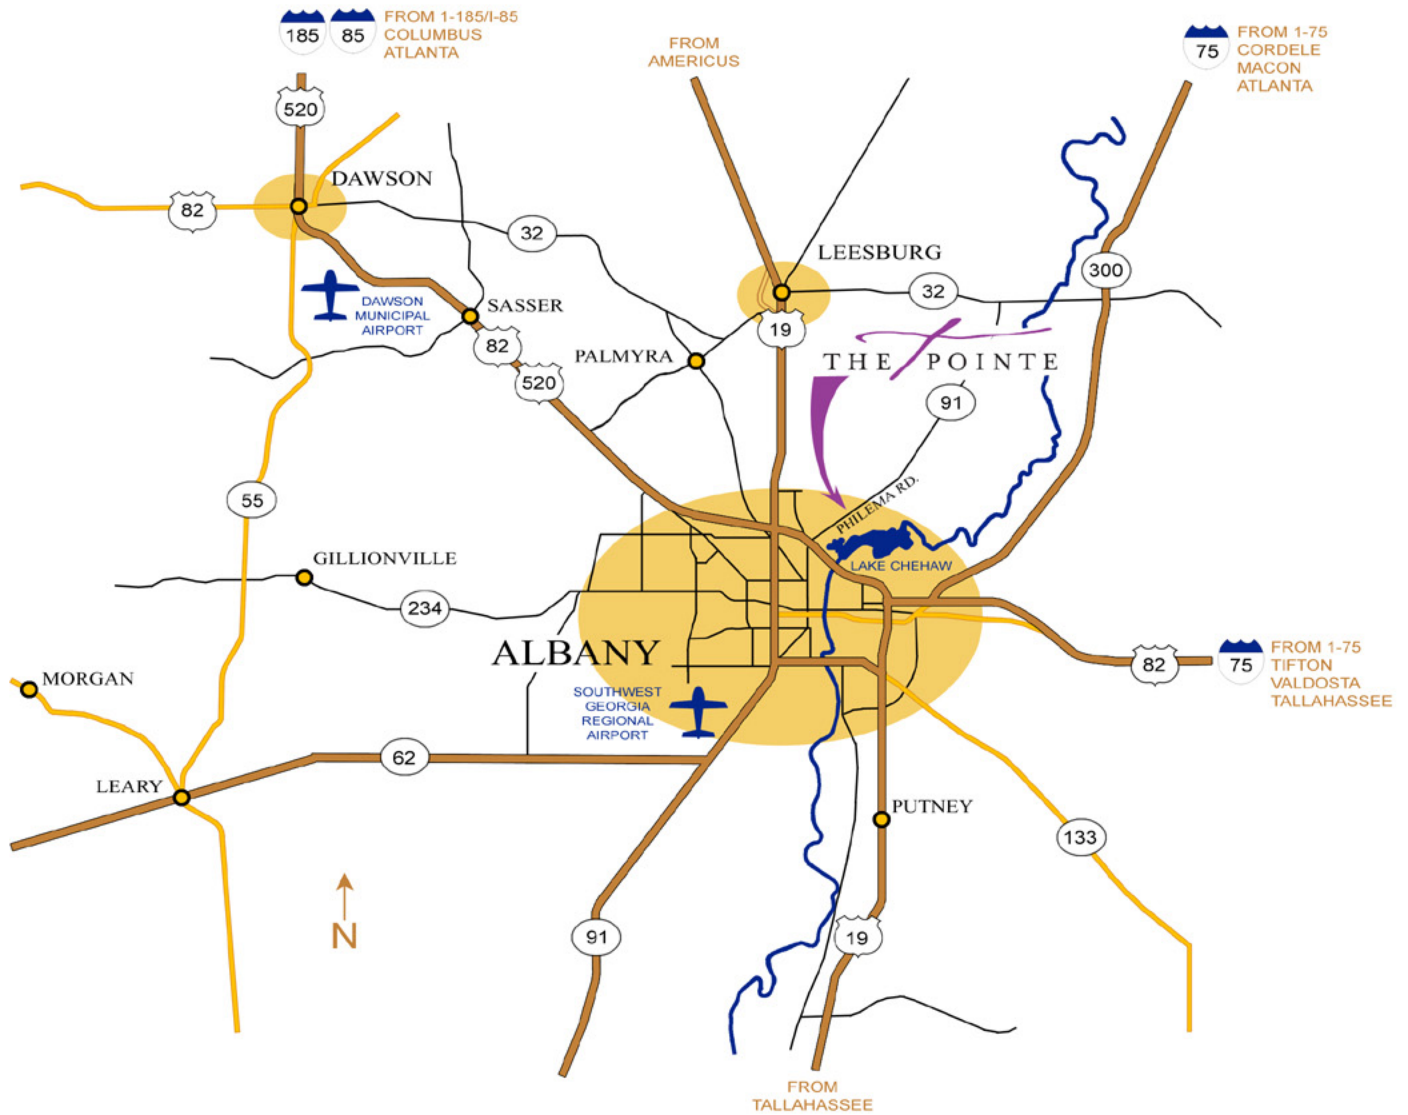

THE POINTE

a united methodist congregation

DROP US AN EMAIL AT: BRYAN@THEPOINTEGA.COM
OR CALL **229.435-5551** FOR MORE INFORMATION ABOUT
THE POINTE.

THE POINTE
PO BOX 4818
ALBANY, GA. 31706

OUR SERVICES ARE HELD AT THE EDUCATION CENTER AT
THE PARKS AT CHEAW LOCATED ON PHILEMA ROAD
(STATE ROAD 91) IN ALBANY, GEORGIA